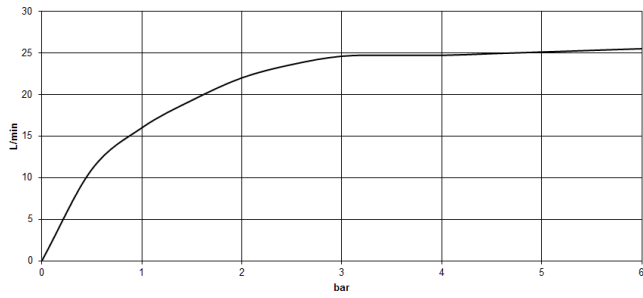

CL.1 Bath spout without diverter for deck mounting - Dark Chrome

CL.1

13 612 705

- 200mm projection
- rectangular spray pattern with 55 individual jets
- height of mixer 125 mm
- height up to aerator 108 mm
- hole diameter 35 mm
- 1/2" connection
- max. flow 24.6 l/min at 3 bar flow pressure

mm [inches]

Flow rate chart

13 612 705

Parts for other finishes can be found here: [Chrome](#)

Spare parts list

No.	Item Number	Name	Quantity used	Delivery time
1	90 11 70 007 00-19	spout	1	20
2	09 31 11 099 90	pin	1	2
3	09 14 10 009 90	seal	1	2
4	09 30 01 117 90	connection	1	2
5	09 23 01 057 90	flow reducer	1	2
6	09 18 40 090 90	sleeve	1	2
7	04 23 10 004 03 90	fixing set	1	2